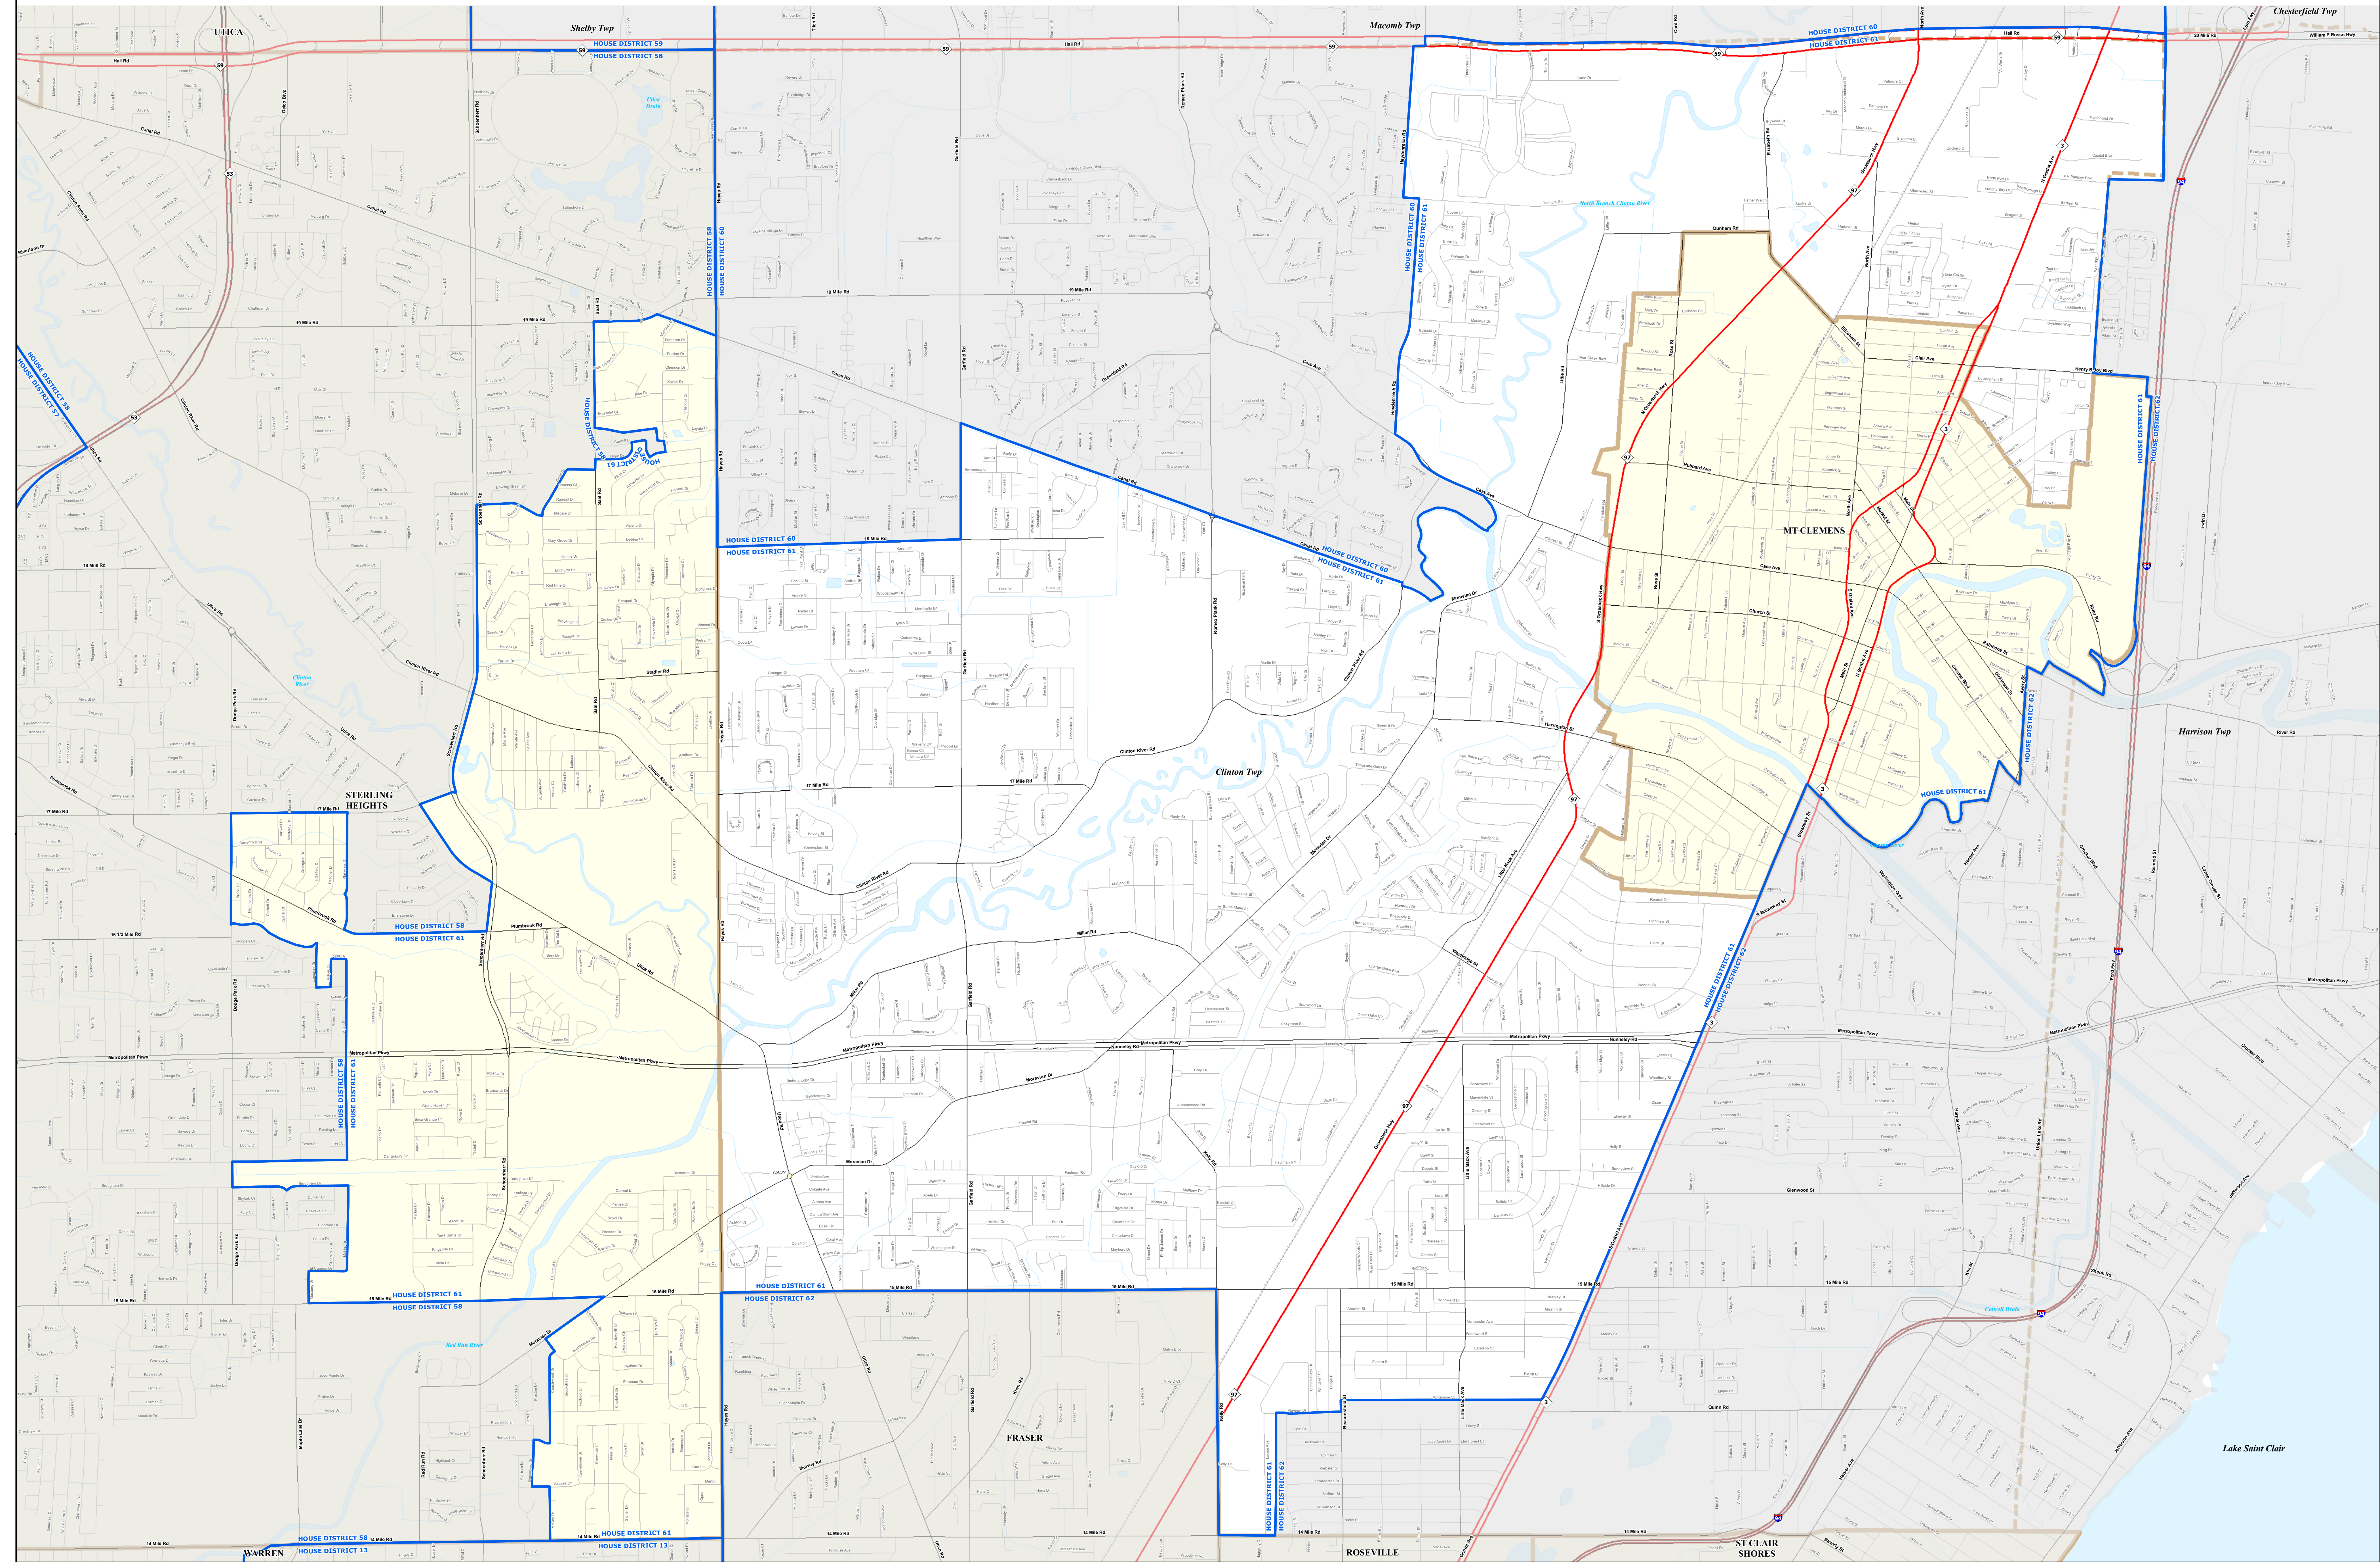

MICHIGAN STATE HOUSE DISTRICT 61

2021 Apportionment Plan

Legend			
	House District		Township
	City		County
	Village		State
	Unincorporated Place		Freeway
			Highway
			Primary Road
			Local Road
			Railroad
			Water Feature
			River, Stream, or Drain